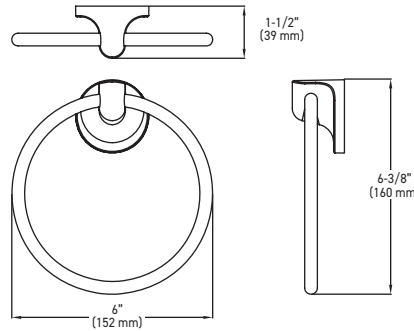

FEATURES

- INCLUDES SOLID ZINC DIE CAST MOUNTING PLATES: 1-3/4" (45.5 mm) x 1" (25 mm); NYLON ANCHORS AND STEEL PHILLIPS HEAD SCREWS: #8 x 1-1/4" (32 mm)
- ZINC DIE-CAST CONSTRUCTION (POSTS)

TOWEL BAR

DOUBLE ROBE HOOK

PAPER HOLDER

TOWEL RING

SINGLE ROBE HOOK

AVAILABLE IN 4 PIECE BATH SET

MEASUREMENTS SUBJECT TO A 3% VARIANCE

MEASUREMENTS ARE FOR REFERENCE ONLY. TAYMOR RESERVES THE RIGHT TO CHANGE THE PRODUCT SPECS WITHOUT NOTICE. FOR PRODUCT WARRANTY, PLEASE VISIT TAYMOR WEBSITE FOR DETAILS

SPÉCIFICATIONS

- COMPRED LES PLAQUES DE MONTAGE EN ZINC MASSIF MOULÉ SOUS PRESSION : 45,5 mm (1-3/4 po) x 25 mm (1 po), LES DISPOSITIFS D'ANCRAGE EN NYLON ET LES VIS PHILLIPS EN ACIER : NO 8 DE 32 mm (1-1/4 po)
- CONSTRUCTION EN ZINC MOULÉ SOUS PRESSION (SUPPORTS)

**GARANTIE
LIMITÉE À VIE**

1-3/4" (45.5 mm) x 1" (25 mm)

PORTE-SERVIETTES

PORTE-PAPIER HYGIÉNIQUE

ANNEAU À SERVIETTES

CROCHET SIMPLE
POUR PEIGNOIR

CROCHET DOUBLE
POUR PEIGNOIR

PORTE-SERVIETTES