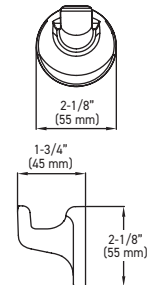

FEATURES

- INCLUDES SOLID ZINC DIE CAST MOUNTING PLATES: 1-3/4" (45.5 mm) x 1" (25 mm); NYLON ANCHORS AND STEEL PHILLIPS HEAD SCREWS: #8 x 1-1/4" (32 mm)
- ZINC DIE-CAST CONSTRUCTION (POSTS)

TOWEL BAR

DOUBLE ROBE HOOK

PAPER HOLDER

TOWEL RING

SINGLE ROBE HOOK

AVAILABLE IN 4 PIECE BATH SET

MEASUREMENTS SUBJECT TO A 3% VARIANCE

MEASUREMENTS ARE FOR REFERENCE ONLY. TAYMOR RESERVES THE RIGHT TO CHANGE THE PRODUCT SPECS WITHOUT NOTICE. FOR PRODUCT WARRANTY, PLEASE VISIT TAYMOR WEBSITE FOR DETAILS

| RETAIL PACK | SATIN NICKEL 15 | POLISHED CHROME 26 | MATERIAL | CASE QTY. |
|---|-----------------|--------------------|--------------------------|-----------|
| 18" TOWEL BAR | 02-D8418SN | 02-D8418 | ZINC & ALUMINUM | 4 |
| 24" TOWEL BAR | 02-D8424SN | 02-D8424 | ZINC & ALUMINUM | 4 |
| 30" TOWEL BAR | 02-D8430SN | 02-D8430 | ZINC & ALUMINUM | 4 |
| DOUBLE ROBE HOOK | 02-D8402SN | 02-D8402 | ZINC | 4 |
| PAPER HOLDER | 02-D8408SN | 02-D8408 | ZINC & PLASTIC | 4 |
| TOWEL RING | 02-D8404SN | 02-D8404 | ZINC & ALUMINUM | 4 |
| BUILDER PACK | | | | |
| 18" TOWEL BAR | 04-SN8418 | 04-8418 | ZINC & ALUMINUM | 10 |
| 24" TOWEL BAR | 04-SN8424 | 04-8424 | ZINC & ALUMINUM | 10 |
| DOUBLE ROBE HOOK | 04-SN8402 | 04-8402 | ZINC | 10 |
| PAPER HOLDER | 04-SN8408 | 04-8408 | ZINC & PLASTIC | 10 |
| TOWEL RING | 04-SN8404 | 04-8404 | ZINC & ALUMINUM | 10 |
| 4 PIECE BATH SET VISUAL PACK 24" TOWEL BAR, SINGLE ROBE HOOK, PAPER HOLDER, TOWEL RING | 02-B8450SN | 02-B8450 | ZINC, PLASTIC & ALUMINUM | 10 |

SPÉCIFICATIONS

- COMPRED LES PLAQUES DE MONTAGE EN ZINC MASSIF MOULÉ SOUS PRESSION : 45,5 mm (1-3/4 po) x 25 mm (1 po), LES DISPOSITIFS D'ANCRAGE EN NYLON ET LES VIS PHILLIPS EN ACIER : NO 8 DE 32 mm (1-1/4 po)
- CONSTRUCTION EN ZINC MOULÉ SOUS PRESSION (SUPPORTS)