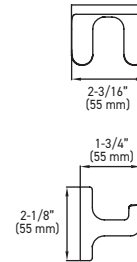

FEATURES

- INCLUDES SOLID ZINC DIE CAST MOUNTING PLATES: 1-3/4" (45.5 mm) x 1" (25 mm); NYLON ANCHORS AND STEEL PHILLIPS HEAD SCREWS: #8 x 1-1/4" (32 mm)
- ZINC DIE-CAST CONSTRUCTION (POSTS)

TOWEL BAR

DOUBLE ROBE HOOK

PAPER HOLDER

TOWEL RING

SINGLE ROBE HOOK

AVAILABLE IN 4 PIECE BATH SET

MEASUREMENTS SUBJECT TO A 3% VARIANCE

MEASUREMENTS ARE FOR REFERENCE ONLY. TAYMOR RESERVES THE RIGHT TO CHANGE THE PRODUCT SPECS WITHOUT NOTICE. FOR PRODUCT WARRANTY, PLEASE VISIT TAYMOR WEBSITE FOR DETAILS

SPÉCIFICATIONS

- COMPRED LES PLAQUES DE MONTAGE EN ZINC MASSIF MOULÉ SOUS PRESSION : 45,5 mm (1-3/4 po) x 25 mm (1 po), LES DISPOSITIFS D'ANCRAGE EN NYLON ET LES VIS PHILLIPS EN ACIER : NO 8 DE 32 mm (1-1/4 po)
- CONSTRUCTION EN ZINC MOULÉ SOUS PRESSION (SUPPORTS)

**GARANTIE
LIMITÉE À VIE**

1-3/4" (45.5 mm) x 1" (25 mm)

PORTE-SERVIETTES

PORTE-PAPIER HYGIÉNIQUE

ANNEAU À SERVIETTES

CROCHET SIMPLE
POUR PEIGNOIR

CROCHET DOUBLE
POUR PEIGNOIR

PORTE-SERVIETTES