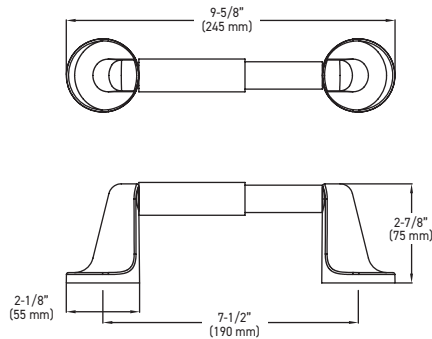

FEATURES

- INCLUDES SOLID ZINC DIE CAST MOUNTING PLATES: 1-3/4" (45.5 mm) x 1" (25 mm); NYLON ANCHORS AND STEEL PHILLIPS HEAD SCREWS: #8 x 1-1/4" (32 mm)
- ZINC DIE-CAST CONSTRUCTION (POSTS)

TOWEL BAR

DOUBLE ROBE HOOK

PAPER HOLDER

TOWEL RING

SINGLE ROBE HOOK

AVAILABLE IN 4 PIECE BATH SET

MEASUREMENTS SUBJECT TO A 3% VARIANCE

MEASUREMENTS ARE FOR REFERENCE ONLY. TAYMOR RESERVES THE RIGHT TO CHANGE THE PRODUCT SPECS WITHOUT NOTICE. FOR PRODUCT WARRANTY, PLEASE VISIT TAYMOR WEBSITE FOR DETAILS

SPÉCIFICATIONS

- COMPRED LES PLAQUES DE MONTAGE EN ZINC MASSIF MOULÉ SOUS PRESSION : 45,5 mm (1-3/4 po) x 25 mm (1 po), LES DISPOSITIFS D'ANCRAGE EN NYLON ET LES VIS PHILLIPS EN ACIER : NO 8 DE 32 mm (1-1/4 po)
- CONSTRUCTION EN ZINC MOULÉ SOUS PRESSION (SUPPORTS)

**GARANTIE
LIMITÉE À VIE**

1-3/4" (45.5 mm) x 1" (25 mm)

PORTE-SERVIETTES

PORTE-PAPIER HYGIÉNIQUE

ANNEAU À SERVIETTES

CROCHET SIMPLE
POUR PEIGNOIR

CROCHET DOUBLE
POUR PEIGNOIR

PORTE-SERVIETTES