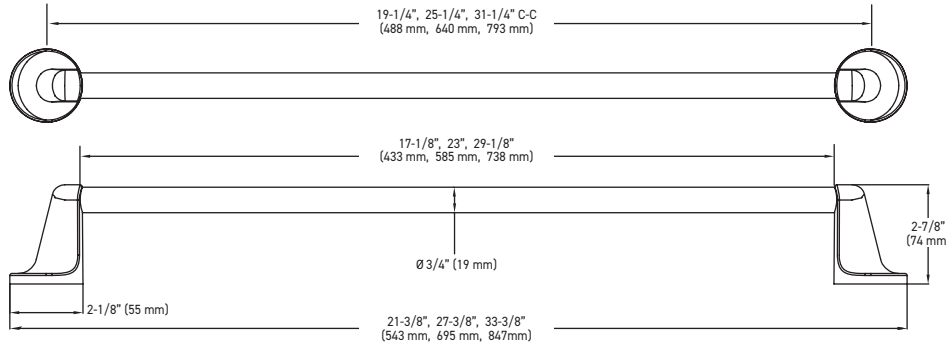

FEATURES

- INCLUDES SOLID ZINC DIE CAST MOUNTING PLATES: 1-3/4" (45.5 mm) x 1" (25 mm); NYLON ANCHORS AND STEEL PHILLIPS HEAD SCREWS: #8 x 1-1/4" (32 mm)
- ZINC DIE-CAST CONSTRUCTION (POSTS)

TOWEL BAR

DOUBLE ROBE HOOK

PAPER HOLDER

TOWEL RING

SINGLE ROBE HOOK

AVAILABLE IN 4 PIECE BATH SET

MEASUREMENTS SUBJECT TO A 3% VARIANCE

MEASUREMENTS ARE FOR REFERENCE ONLY. TAYMOR RESERVES THE RIGHT TO CHANGE THE PRODUCT SPECS WITHOUT NOTICE. FOR PRODUCT WARRANTY, PLEASE VISIT TAYMOR WEBSITE FOR DETAILS

| RETAIL PACK | SATIN NICKEL 15 | POLISHED CHROME 26 | MATERIAL | CASE QTY. |
|---|-----------------|--------------------|--------------------------|-----------|
| 18" TOWEL BAR | 02-D8418SN | 02-D8418 | ZINC & ALUMINUM | 4 |
| 24" TOWEL BAR | 02-D8424SN | 02-D8424 | ZINC & ALUMINUM | 4 |
| 30" TOWEL BAR | 02-D8430SN | 02-D8430 | ZINC & ALUMINUM | 4 |
| DOUBLE ROBE HOOK | 02-D8402SN | 02-D8402 | ZINC | 4 |
| PAPER HOLDER | 02-D8408SN | 02-D8408 | ZINC & PLASTIC | 4 |
| TOWEL RING | 02-D8404SN | 02-D8404 | ZINC & ALUMINUM | 4 |
| BUILDER PACK | | | | |
| 18" TOWEL BAR | 04-SN8418 | 04-8418 | ZINC & ALUMINUM | 10 |
| 24" TOWEL BAR | 04-SN8424 | 04-8424 | ZINC & ALUMINUM | 10 |
| DOUBLE ROBE HOOK | 04-SN8402 | 04-8402 | ZINC | 10 |
| PAPER HOLDER | 04-SN8408 | 04-8408 | ZINC & PLASTIC | 10 |
| TOWEL RING | 04-SN8404 | 04-8404 | ZINC & ALUMINUM | 10 |
| 4 PIECE BATH SET VISUAL PACK 24" TOWEL BAR, SINGLE ROBE HOOK, PAPER HOLDER, TOWEL RING | 02-B8450SN | 02-B8450 | ZINC, PLASTIC & ALUMINUM | 10 |

SPÉCIFICATIONS

- COMPRED LES PLAQUES DE MONTAGE EN ZINC MASSIF MOULÉ SOUS PRESSION : 45,5 mm (1-3/4 po) x 25 mm (1 po), LES DISPOSITIFS D'ANCRAGE EN NYLON ET LES VIS PHILLIPS EN ACIER : NO 8 DE 32 mm (1-1/4 po)
- CONSTRUCTION EN ZINC MOULÉ SOUS PRESSION (SUPPORTS)