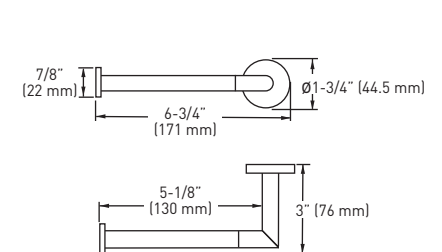

Taymor® | PRODUCT SPECIFICATIONS

ASTRAL

FEATURES

- › INCLUDES MOUNTING PLATES* 1-3/16" x 1-3/16" (30 mm x 30 mm) - STEEL
- *PAPER HOLDER 1-15/32" x 1-13/32" (37 mm x 36 mm) - ZINC
- NYLON ANCHORS AND STEEL PHILLIPS HEAD SCREWS: #8 x 1-1/4" (32 mm)
- › SOLID ZINC DIE-CAST CONSTRUCTION (POSTS)

DOUBLE TOWEL BAR

SINGLE ROBE HOOK

TOWEL RING

PIVOTING PAPER HOLDER

PAPER HOLDER/ TOWEL HOLDER

PAPER HOLDER (LEFT HAND INSTALLATION ONLY)

MEASUREMENTS SUBJECT TO A 3% VARIANCE

MEASUREMENTS ARE FOR REFERENCE ONLY. TAYMOR RESERVES THE RIGHT TO CHANGE THE PRODUCT SPECS WITHOUT NOTICE. FOR PRODUCT WARRANTY, PLEASE VISIT TAYMOR WEBSITE FOR DETAILS

SPÉCIFICATIONS

- COMPREND LES PLAQUES DE MONTAGE* 30 mm x 30 mm (1-3/16 po x 1-3/16 po) - ACIER
- *PORTE-PAPIER HYGIÉNIQUE 37 mm x 36 mm (1-15/32 po x 1-13/32 po) - ZINC NYLON ET LES VIS PHILLIPS EN ACIER : NO 8 DE 32 mm (1-1/4 po)
- CONSTRUCTION EN ZINC MASSIF MOULÉ SOUS PRESSION (SUPPORTS)