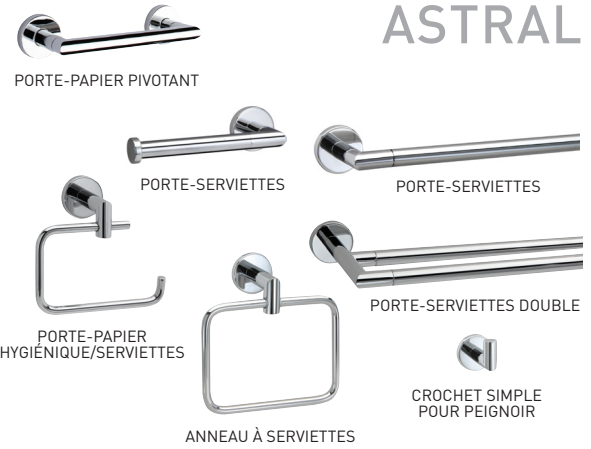

SPÉCIFICATIONS

- COMPREND LES PLAQUES DE MONTAGE* 30 mm x 30 mm (1-3/16 po x 1-3/16 po) - ACIER
- *PORTE-PAPIER HYGIÉNIQUE 37 mm x 36 mm (1-15/32 po x 1-13/32 po) - ZINC NYLON ET LES VIS PHILLIPS EN ACIER : NO 8 DE 32 mm (1-1/4 po)
- CONSTRUCTION EN ZINC MASSIF MOULÉ SOUS PRESSION (SUPPORTS)