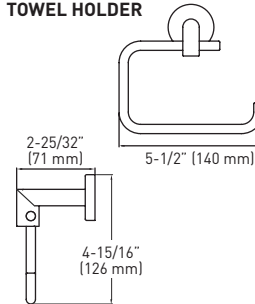

Taymor® | PRODUCT SPECIFICATIONS

ASTRAL

FEATURES

- › INCLUDES MOUNTING PLATES* 1-3/16" x 1-3/16" (30 mm x 30 mm) - STEEL
- *PAPER HOLDER 1-15/32" x 1-13/32" (37 mm x 36 mm) - ZINC
- NYLON ANCHORS AND STEEL PHILLIPS HEAD SCREWS: #8 x 1-1/4" (32 mm)
- › SOLID ZINC DIE-CAST CONSTRUCTION (POSTS)

DOUBLE TOWEL BAR

SINGLE ROBE HOOK

TOWEL RING

PIVOTING PAPER HOLDER

PAPER HOLDER/ TOWEL HOLDER

PAPER HOLDER (LEFT HAND INSTALLATION ONLY)

MEASUREMENTS SUBJECT TO A 3% VARIANCE

MEASUREMENTS ARE FOR REFERENCE ONLY. TAYMOR RESERVES THE RIGHT TO CHANGE THE PRODUCT SPECS WITHOUT NOTICE. FOR PRODUCT WARRANTY, PLEASE VISIT TAYMOR WEBSITE FOR DETAILS

SPÉCIFICATIONS

- COMPREND LES PLAQUES DE MONTAGE* 30 mm x 30 mm (1-3/16 po x 1-3/16 po) - ACIER
- *PORTE-PAPIER HYGIÉNIQUE 37 mm x 36 mm (1-15/32 po x 1-13/32 po) - ZINC NYLON ET LES VIS PHILLIPS EN ACIER : NO 8 DE 32 mm (1-1/4 po)
- CONSTRUCTION EN ZINC MASSIF MOULÉ SOUS PRESSION (SUPPORTS)