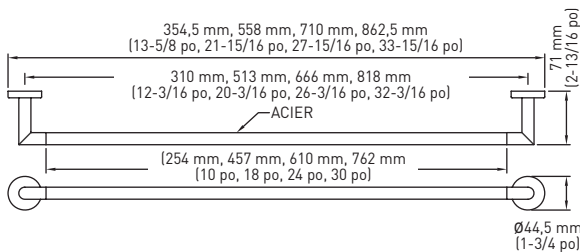

PORTE-SERVIETTES