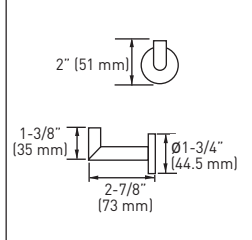

Taymor® | PRODUCT SPECIFICATIONS

ASTRAL

FEATURES

- › INCLUDES MOUNTING PLATES* 1-3/16" x 1-3/16" (30 mm x 30 mm) - STEEL
- *PAPER HOLDER 1-15/32" x 1-13/32" (37 mm x 36 mm) - ZINC
- NYLON ANCHORS AND STEEL PHILLIPS HEAD SCREWS: #8 x 1-1/4" (32 mm)
- › SOLID ZINC DIE-CAST CONSTRUCTION (POSTS)

DOUBLE TOWEL BAR

SINGLE ROBE HOOK

TOWEL RING

PIVOTING PAPER HOLDER

PAPER HOLDER/ TOWEL HOLDER

PAPER HOLDER (LEFT HAND INSTALLATION ONLY)

MEASUREMENTS SUBJECT TO A 3% VARIANCE

MEASUREMENTS ARE FOR REFERENCE ONLY. TAYMOR RESERVES THE RIGHT TO CHANGE THE PRODUCT SPECS WITHOUT NOTICE. FOR PRODUCT WARRANTY, PLEASE VISIT TAYMOR WEBSITE FOR DETAILS

SPÉCIFICATIONS

- COMPREND LES PLAQUES DE MONTAGE* 30 mm x 30 mm (1-3/16 po x 1-3/16 po) - ACIER
- *PORTE-PAPIER HYGIÉNIQUE 37 mm x 36 mm (1-15/32 po x 1-13/32 po) - ZINC NYLON ET LES VIS PHILLIPS EN ACIER : NO 8 DE 32 mm (1-1/4 po)
- CONSTRUCTION EN ZINC MASSIF MOULÉ SOUS PRESSION (SUPPORTS)