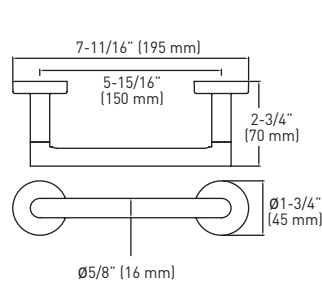

Taymor® | PRODUCT SPECIFICATIONS

ASTRAL

FEATURES

- › INCLUDES MOUNTING PLATES* 1-3/16" x 1-3/16" (30 mm x 30 mm) - STEEL
- *PAPER HOLDER 1-15/32" x 1-13/32" (37 mm x 36 mm) - ZINC
- NYLON ANCHORS AND STEEL PHILLIPS HEAD SCREWS: #8 x 1-1/4" (32 mm)
- › SOLID ZINC DIE-CAST CONSTRUCTION (POSTS)

DOUBLE TOWEL BAR

SINGLE ROBE HOOK

TOWEL RING

PIVOTING PAPER HOLDER

PAPER HOLDER/ TOWEL HOLDER

PAPER HOLDER (LEFT HAND INSTALLATION ONLY)

MEASUREMENTS SUBJECT TO A 3% VARIANCE

MEASUREMENTS ARE FOR REFERENCE ONLY. TAYMOR RESERVES THE RIGHT TO CHANGE THE PRODUCT SPECS WITHOUT NOTICE. FOR PRODUCT WARRANTY, PLEASE VISIT TAYMOR WEBSITE FOR DETAILS

SPÉCIFICATIONS

- COMPREND LES PLAQUES DE MONTAGE* 30 mm x 30 mm (1-3/16 po x 1-3/16 po) - ACIER
- *PORTE-PAPIER HYGIÉNIQUE 37 mm x 36 mm (1-15/32 po x 1-13/32 po) - ZINC NYLON ET LES VIS PHILLIPS EN ACIER : NO 8 DE 32 mm (1-1/4 po)
- CONSTRUCTION EN ZINC MASSIF MOULÉ SOUS PRESSION (SUPPORTS)