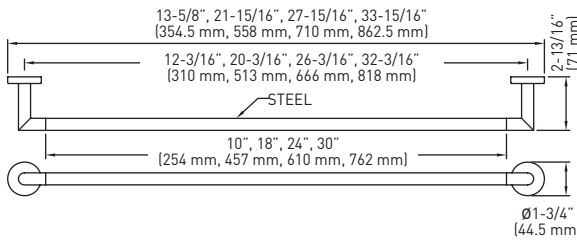

Taymor® | PRODUCT SPECIFICATIONS

ASTRAL

FEATURES

- › INCLUDES MOUNTING PLATES* 1-3/16" x 1-3/16" (30 mm x 30 mm) - STEEL
- *PAPER HOLDER 1-15/32" x 1-13/32" (37 mm x 36 mm) - ZINC
- NYLON ANCHORS AND STEEL PHILLIPS HEAD SCREWS: #8 x 1-1/4" (32 mm)
- › SOLID ZINC DIE-CAST CONSTRUCTION (POSTS)

DOUBLE TOWEL BAR

SINGLE ROBE HOOK

TOWEL RING

PIVOTING PAPER HOLDER

PAPER HOLDER/ TOWEL HOLDER

PAPER HOLDER (LEFT HAND INSTALLATION ONLY)

MEASUREMENTS SUBJECT TO A 3% VARIANCE

MEASUREMENTS ARE FOR REFERENCE ONLY. TAYMOR RESERVES THE RIGHT TO CHANGE THE PRODUCT SPECS WITHOUT NOTICE. FOR PRODUCT WARRANTY, PLEASE VISIT TAYMOR WEBSITE FOR DETAILS

SPÉCIFICATIONS

- COMPREND LES PLAQUES DE MONTAGE* 30 mm x 30 mm (1-3/16 po x 1-3/16 po) - ACIER
- *PORTE-PAPIER HYGIÉNIQUE 37 mm x 36 mm (1-15/32 po x 1-13/32 po) - ZINC NYLON ET LES VIS PHILLIPS EN ACIER : NO 8 DE 32 mm (1-1/4 po)
- CONSTRUCTION EN ZINC MASSIF MOULÉ SOUS PRESSION (SUPPORTS)