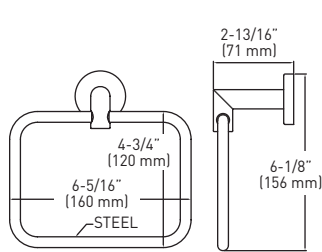

Taymor® | PRODUCT SPECIFICATIONS

ASTRAL

FEATURES

- › INCLUDES MOUNTING PLATES* 1-3/16" x 1-3/16" (30 mm x 30 mm) - STEEL
- *PAPER HOLDER 1-15/32" x 1-13/32" (37 mm x 36 mm) - ZINC
- NYLON ANCHORS AND STEEL PHILLIPS HEAD SCREWS: #8 x 1-1/4" (32 mm)
- › SOLID ZINC DIE-CAST CONSTRUCTION (POSTS)

PIVOTING PAPER HOLDER

PAPER HOLDER

TOWEL BAR

PAPER/TOWEL HOLDER

DOUBLE TOWEL BAR

TOWEL RING

SINGLE ROBE HOOK

TOWEL BAR

DOUBLE TOWEL BAR

SINGLE ROBE HOOK

TOWEL RING

PIVOTING PAPER HOLDER

PAPER HOLDER/ TOWEL HOLDER

PAPER HOLDER (LEFT HAND INSTALLATION ONLY)

MEASUREMENTS SUBJECT TO A 3% VARIANCE

MEASUREMENTS ARE FOR REFERENCE ONLY. TAYMOR RESERVES THE RIGHT TO CHANGE THE PRODUCT SPECS WITHOUT NOTICE. FOR PRODUCT WARRANTY, PLEASE VISIT TAYMOR WEBSITE FOR DETAILS

SPÉCIFICATIONS

- COMPREND LES PLAQUES DE MONTAGE* 30 mm x 30 mm (1-3/16 po x 1-3/16 po) - ACIER
- *PORTE-PAPIER HYGIÉNIQUE 37 mm x 36 mm (1-15/32 po x 1-13/32 po) - ZINC NYLON ET LES VIS PHILLIPS EN ACIER : NO 8 DE 32 mm (1-1/4 po)
- CONSTRUCTION EN ZINC MASSIF MOULÉ SOUS PRESSION (SUPPORTS)