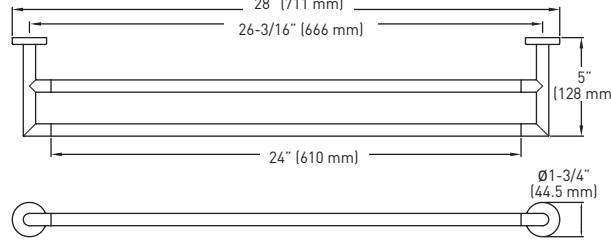

Taymor® | PRODUCT SPECIFICATIONS

ASTRAL

FEATURES

- › INCLUDES MOUNTING PLATES* 1-3/16" x 1-3/16" (30 mm x 30 mm) - STEEL
- *PAPER HOLDER 1-15/32" x 1-13/32" (37 mm x 36 mm) - ZINC
- NYLON ANCHORS AND STEEL PHILLIPS HEAD SCREWS: #8 x 1-1/4" (32 mm)
- › SOLID ZINC DIE-CAST CONSTRUCTION (POSTS)

PIVOTING PAPER HOLDER

PAPER HOLDER

TOWEL BAR

PAPER/TOWEL HOLDER

DOUBLE TOWEL BAR

TOWEL RING

SINGLE ROBE HOOK

TOWEL BAR

DOUBLE TOWEL BAR

SINGLE ROBE HOOK

TOWEL RING

PIVOTING PAPER HOLDER

PAPER HOLDER/ TOWEL HOLDER

PAPER HOLDER (LEFT HAND INSTALLATION ONLY)

MEASUREMENTS SUBJECT TO A 3% VARIANCE

MEASUREMENTS ARE FOR REFERENCE ONLY. TAYMOR RESERVES THE RIGHT TO CHANGE THE PRODUCT SPECS WITHOUT NOTICE. FOR PRODUCT WARRANTY, PLEASE VISIT TAYMOR WEBSITE FOR DETAILS

SPÉCIFICATIONS

- COMPREND LES PLAQUES DE MONTAGE* 30 mm x 30 mm (1-3/16 po x 1-3/16 po) - ACIER
- *PORTE-PAPIER HYGIÉNIQUE 37 mm x 36 mm (1-15/32 po x 1-13/32 po) - ZINC NYLON ET LES VIS PHILLIPS EN ACIER : NO 8 DE 32 mm (1-1/4 po)
- CONSTRUCTION EN ZINC MASSIF MOULÉ SOUS PRESSION (SUPPORTS)